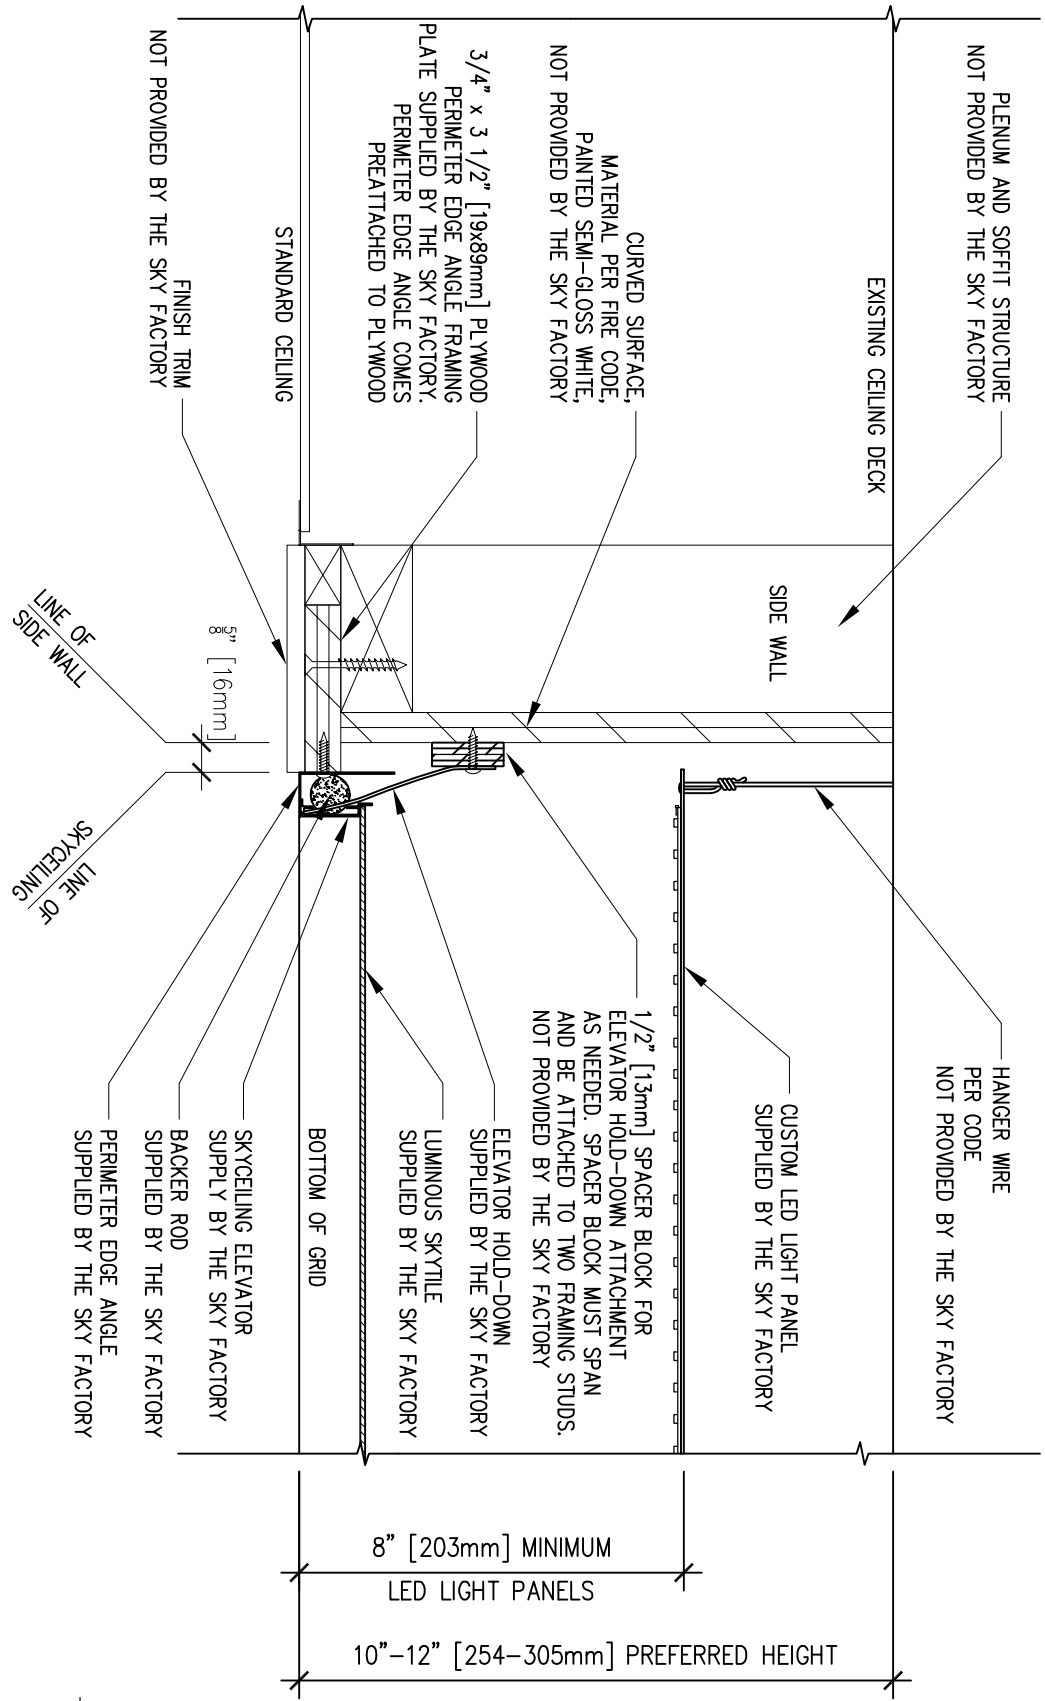

PRODUCT

**ELLIPTICAL LED LUMINOUS SKYCEILING**  
**W/ 0.75 PLATE CROSS SECTION**

REVISIONS	DATE	COMMENTS
1	12-18-2008	

DRAWN BY: JE  
 DATE CREATED: 10-5-2007