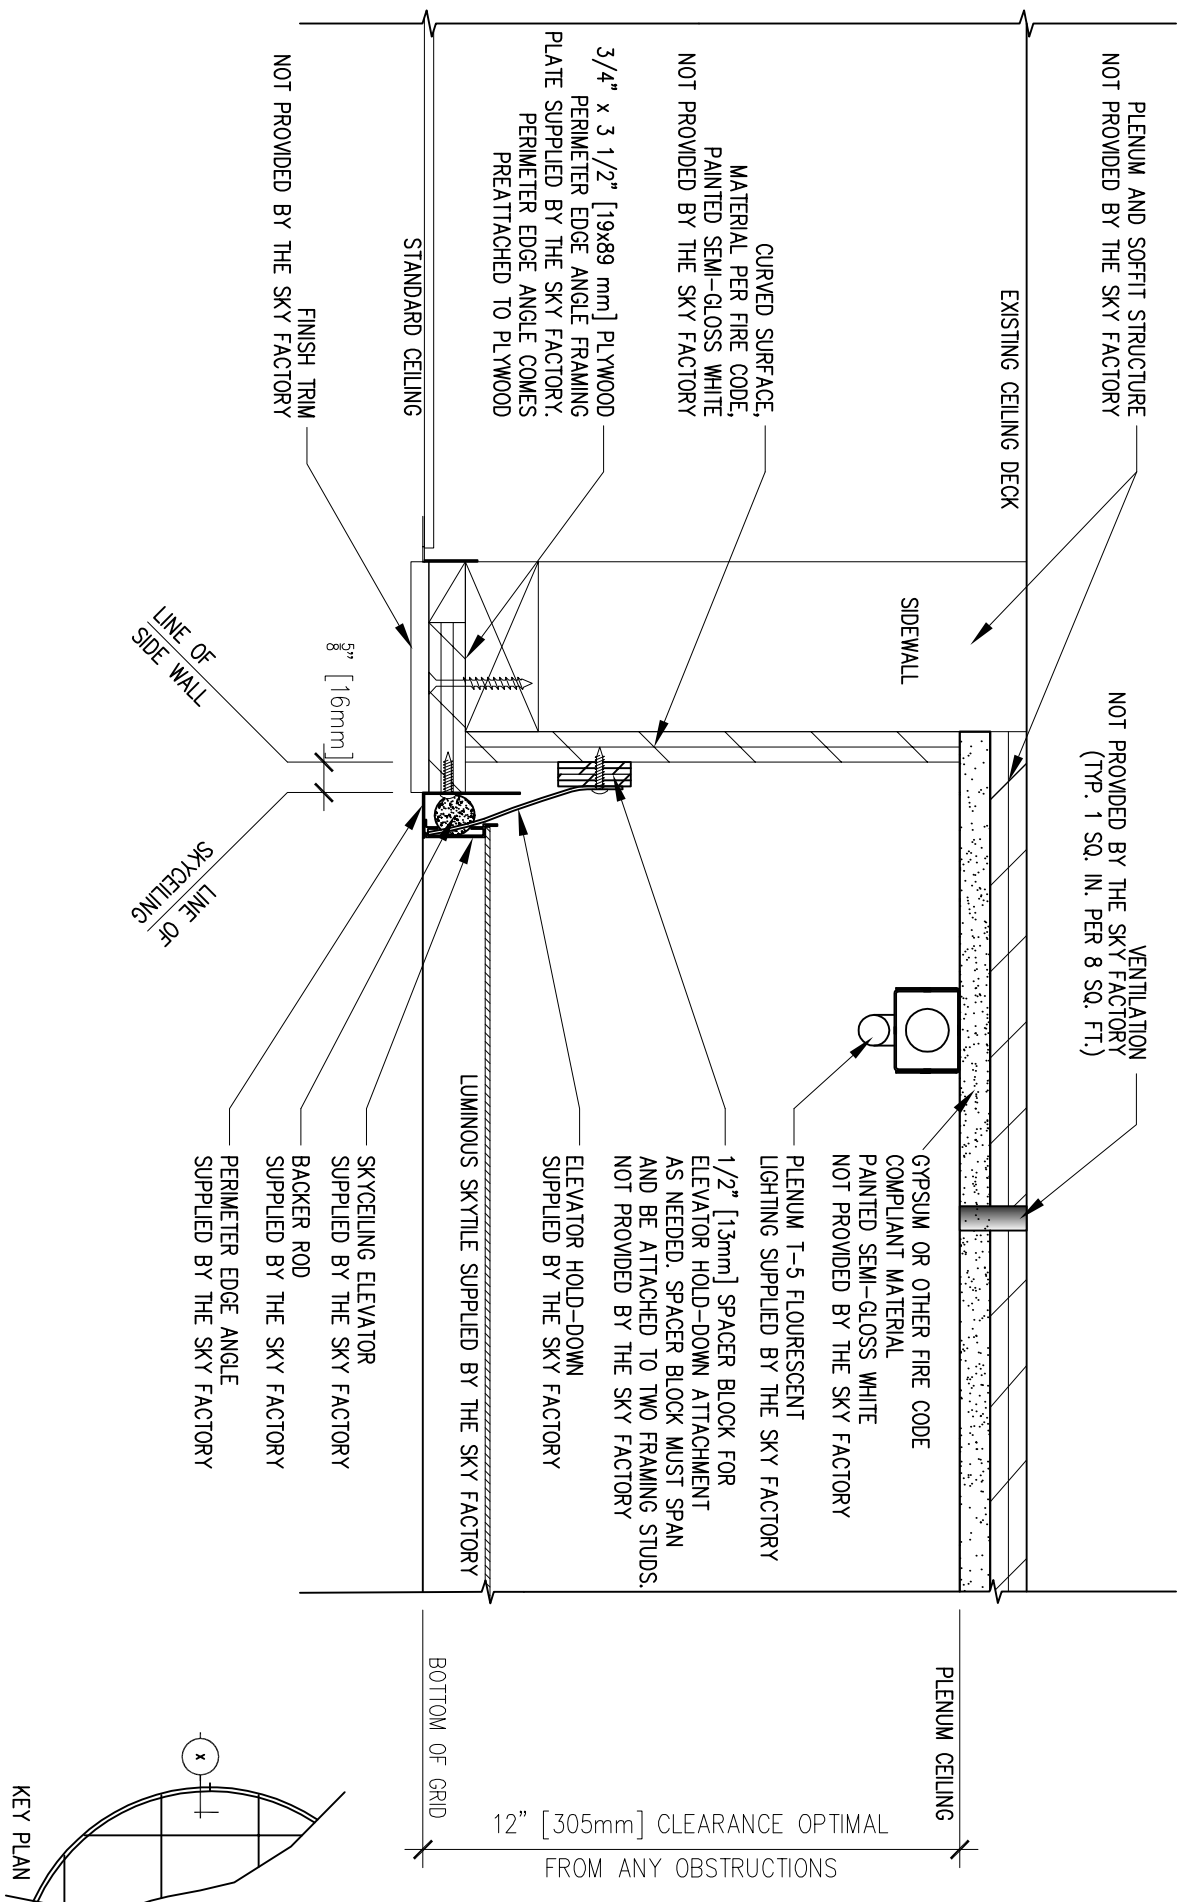

PRODUCT

**ELLIPTICAL T5 LUMINOUS SKYCEILING
 W/ 0.75 PLATE CROSS SECTION**

REVISIONS	DATE	COMMENTS
5	12-18-2008	

DRAWN BY: JE DATE CREATED: 10-5-2007

KEY PLAN

12" [305mm] CLEARANCE OPTIMAL
 FROM ANY OBSTRUCTIONS