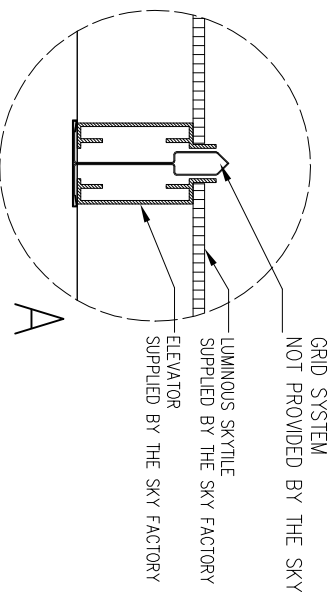

PRODUCT NAME

**RECTILINEAR T5 LUMINOUS SKYCEILING
 DROP CEILING CROSS SECTION - METRIC**

REVISIONS	DATE	COMMENTS	DATE CREATED
2	2009	METRIC	2006