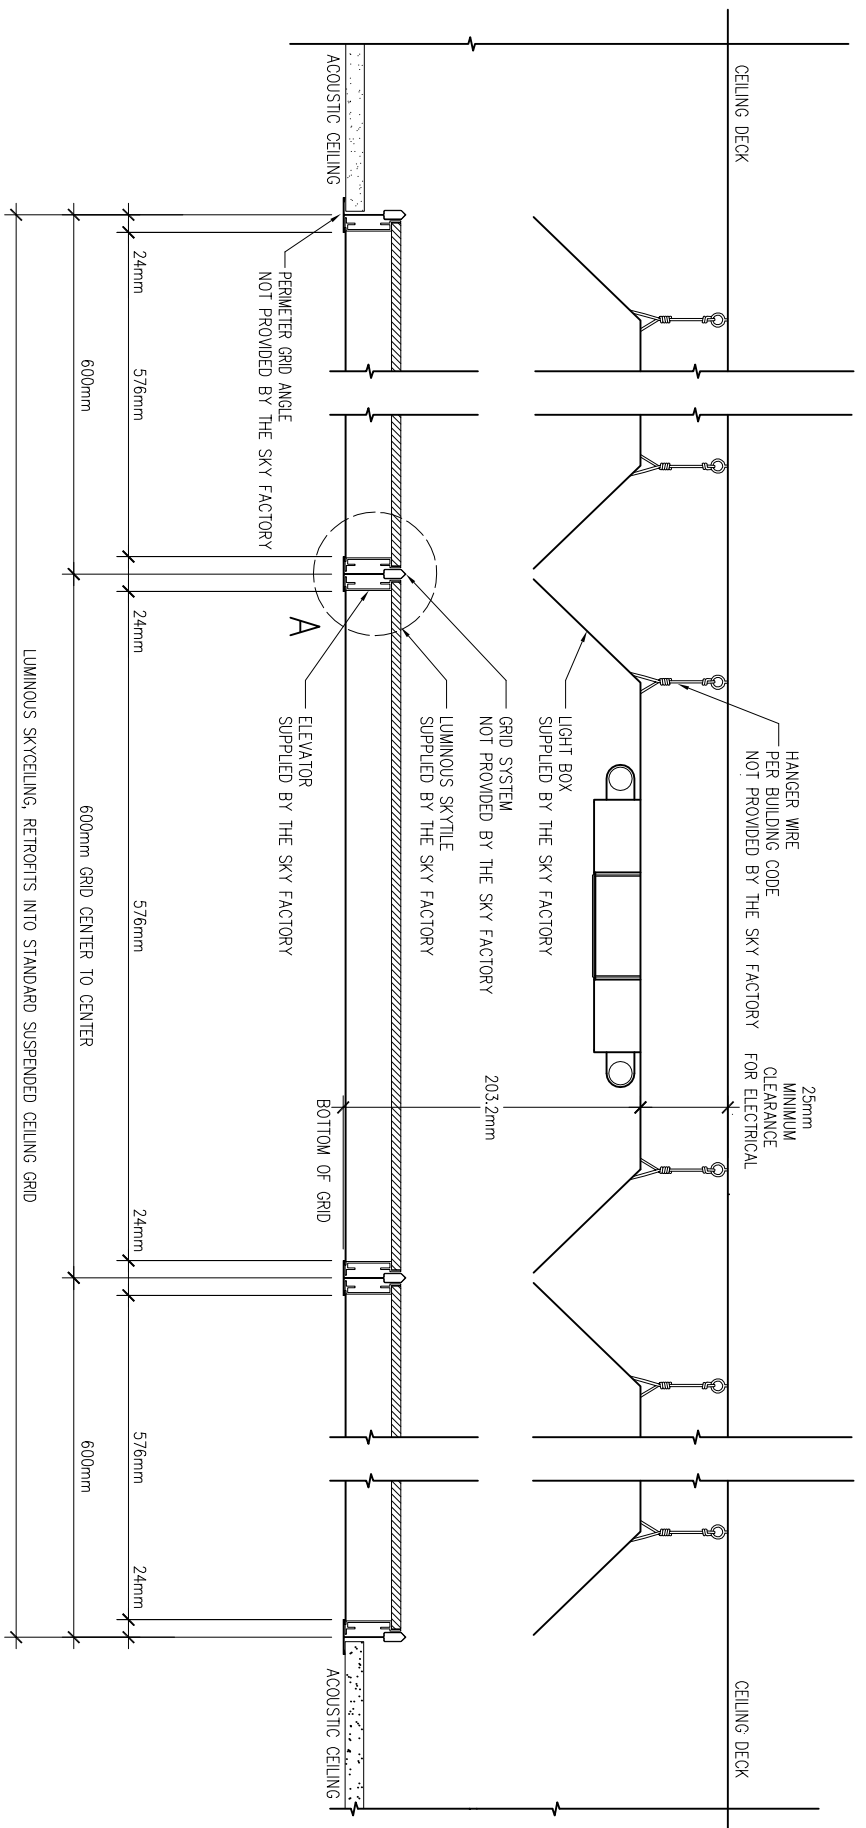

PRODUCT NAME

**RECTILINEAR T5 LUMINOUS SKYCEILING
 DROP CEILING CROSS SECTION - METRIC**

REVISIONS	DATE	COMMENTS	DATE CREATED
2	2009	METRIC	2006