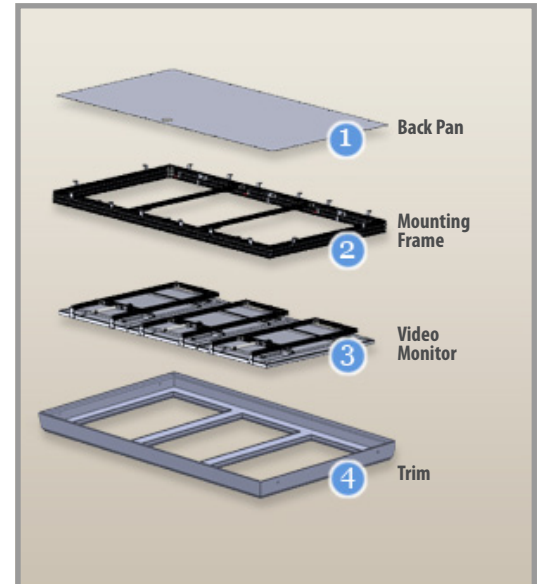

## Three Monitor Ceiling Mount Ultra High-Definition \* Digital Cinema Virtual SkyLight