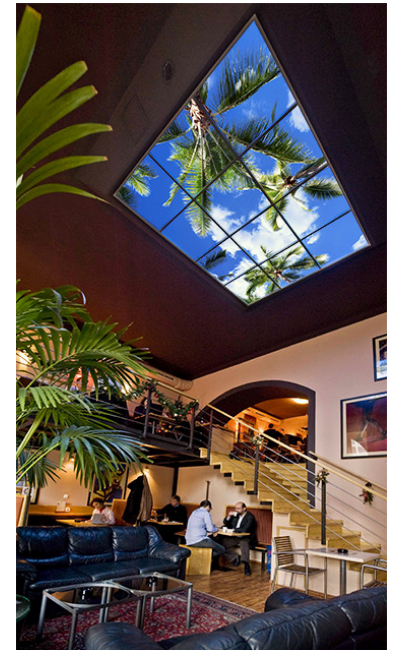

**It may be winter in Hungary,
but the skies are always tropical
at Café Farger in Budapest.**